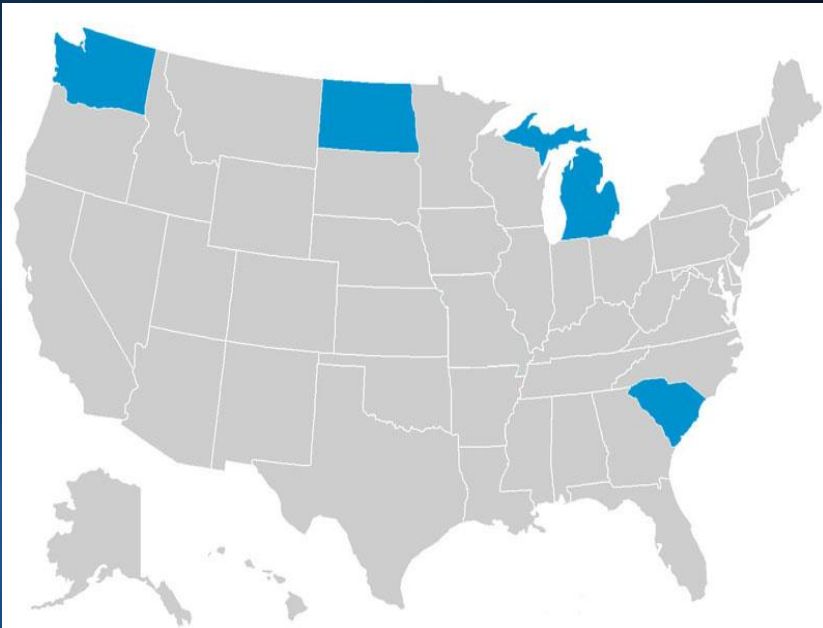

State Libraries Join NASA@ My Library

Four state library partners, supported by Chief Officers of State Library Agencies (COSLA), recently joined the *NASA@ My Library* team (see map) with an additional eleven state libraries planned by Fall 2018.

Kit 1: Sun-Earth-Moon Connections

State library partners will receive and then circulate three NASA-themed kits to public libraries in their state. These kits will contain several hands-on activities and a facilitation guide with access to online NASA resources.

- These first four state library partners, from Michigan, North Dakota, South Carolina and Washington, participated in the NASA@ My Library workshop in late February, joining 75 public libraries that were previously competitively selected
- This project is funded by NASA's Science Activation program and supports the goal of 50-state active learners by 2020